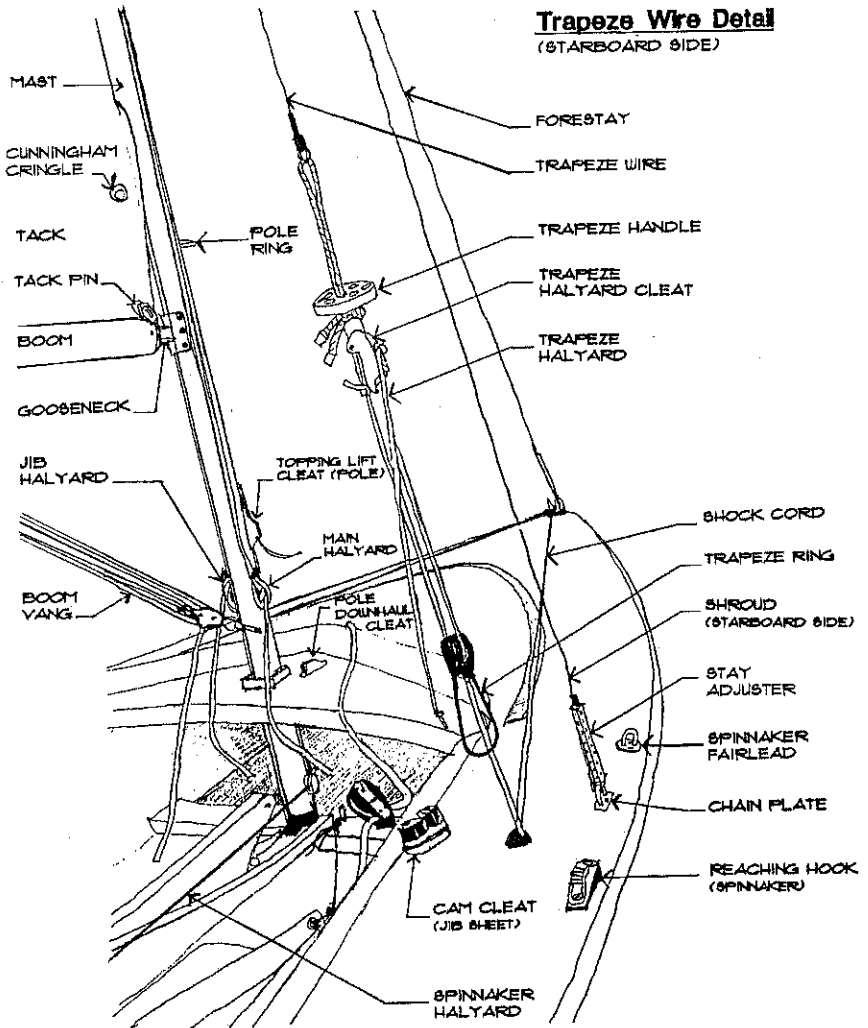

Y15

(STARBOARD SIDE)

JY-15

Stem View
(PORT SIDE)

JY-15

Trapeze Wire Detail
(STARBOARD SIDE)

JY-15
Side View
 (PORT SIDE)

JY-15
(A) Top Mast Detail
 (PORT SIDE)

JY-15
(B) Mast Detail
 (PORT SIDE)

JY-15
(C) Spreader Detail
 (PORT SIDE)

JY-15
(D) Gooseneck Mast Detail
 (PORT SIDE)

E JY-15
Bow Detail
(PORT SIDE)

F JY-15
Base Mast Detail
(PORT SIDE)

G JY-15
Clew Detail
 (PORT SIDE)

H JY-15
Rudder Detail
 (STARBOARD SIDE)