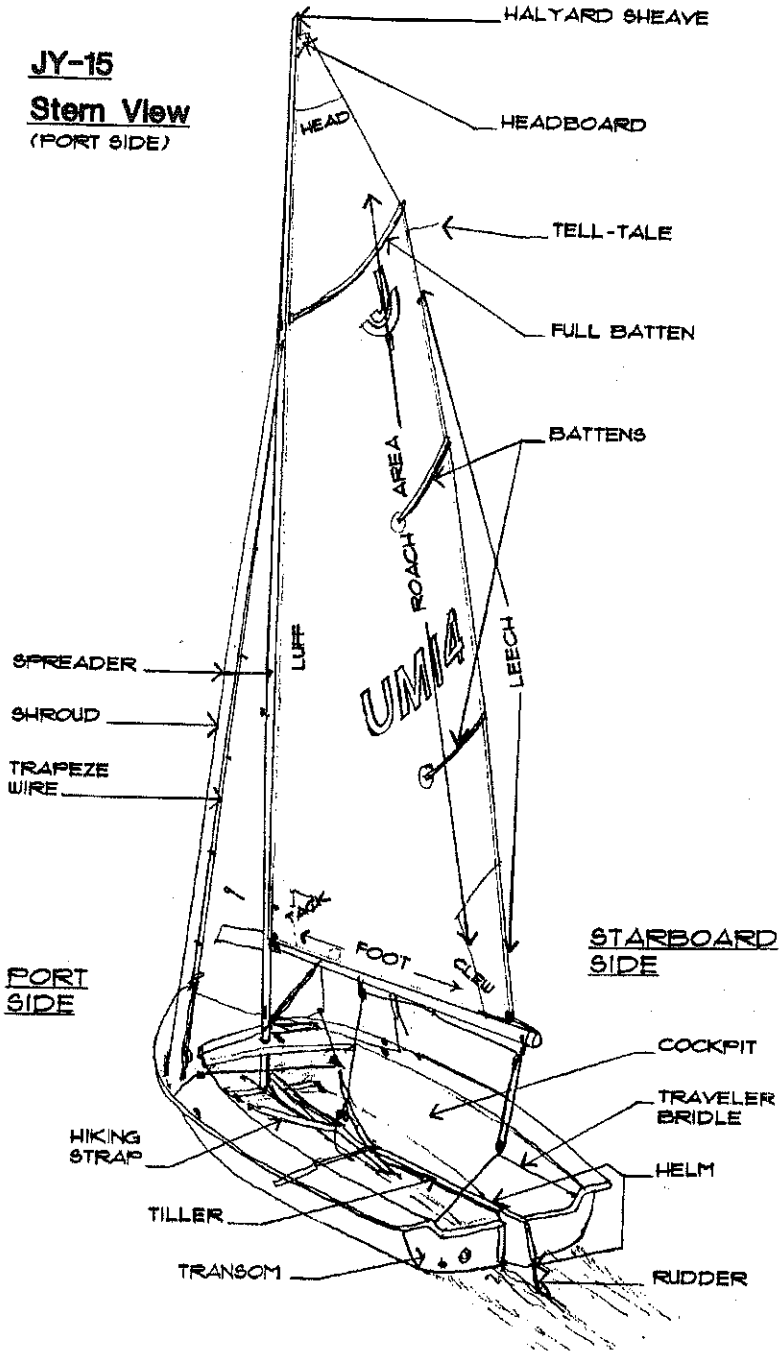

Y15

(STARBOARD SIDE)

JY-15

Stem View
(PORT SIDE)

JY-15

Trapeze Wire Detail
(STARBOARD SIDE)

JY-15
Side View
 (PORT SIDE)

JY-15
(A) Top Mast Detail
 (PORT SIDE)

JY-15
(B) Mast Detail
 (PORT SIDE)

JY-15
(C) Spreader Detail
 (PORT SIDE)

JY-15
(D) Gooseneck Mast Detail
 (PORT SIDE)

E JY-15
Bow Detail
(PORT SIDE)

F JY-15
Base Mast Detail
(PORT SIDE)

G JY-15
Clew Detail
 (PORT SIDE)

H JY-15
Rudder Detail
 (STARBOARD SIDE)